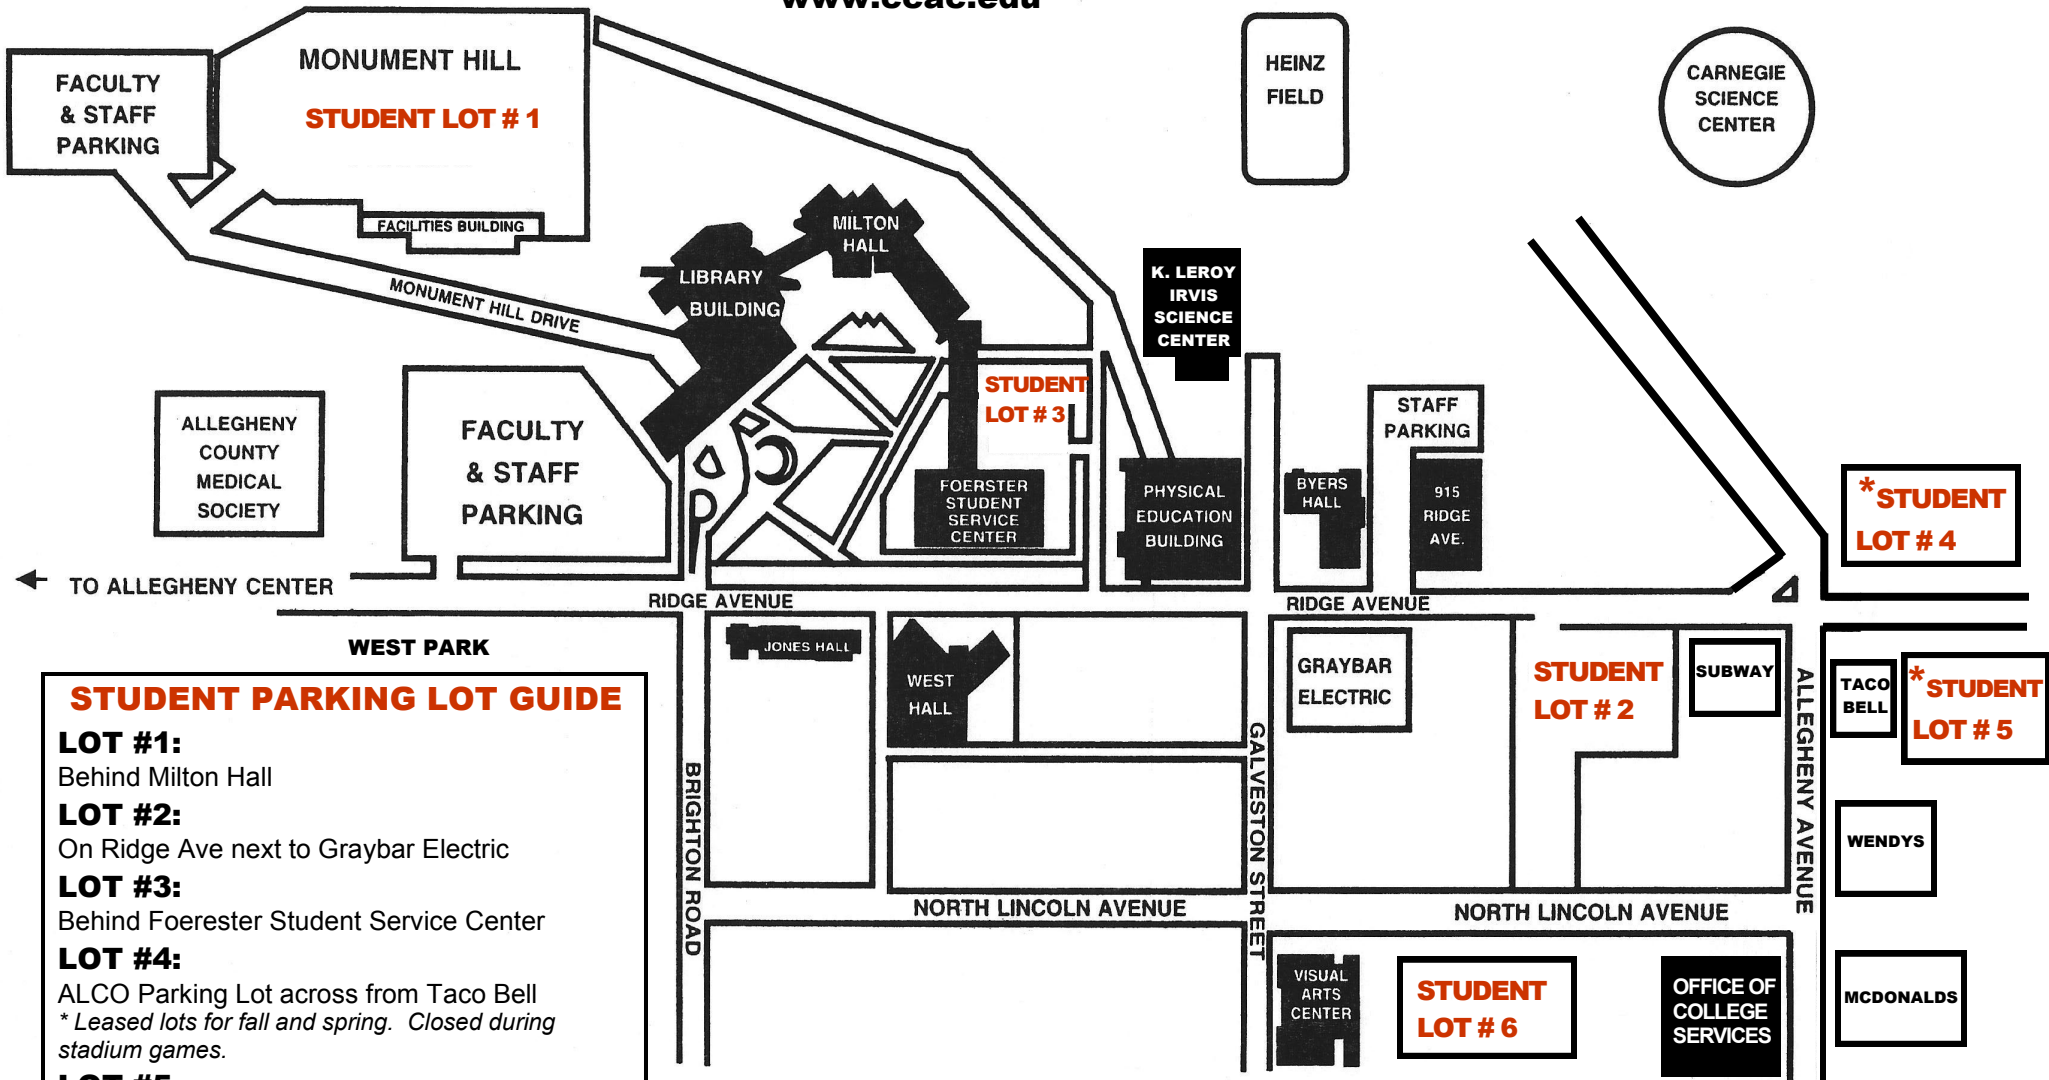

Community College of Allegheny County Allegheny Campus

808 Ridge Avenue
Pittsburgh, PA 15212-6097
412.237.2525
www.ccac.edu

STUDENT PARKING LOT GUIDE

LOT #1:
Behind Milton Hall

LOT #2:
On Ridge Ave next to Graybar Electric

LOT #3:
Behind Foerster Student Service Center

LOT #4:
ALCO Parking Lot across from Taco Bell
** Leased lots for fall and spring. Closed during stadium games.*

LOT #5:
On Ridge Ave across from ALCO Parking Lot
** Leased lots for fall and spring. Closed during stadium games.*

LOT #6:
Next to Visual Arts Center on North Lincoln Ave